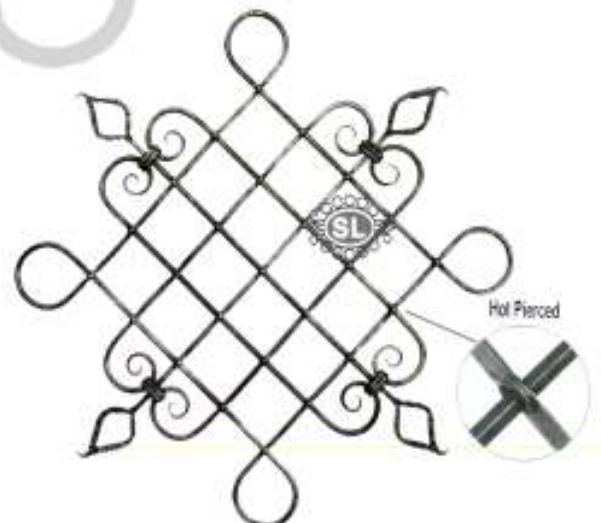

ITEM NO.

HIGH - QUALITY FORGED

SL/13A/103
W.620MM X H.800MM

SL/13A/104
W.370MM X H.510MM

SL/13A/106
Ø12 MM
W.710MM X H.710MM

SL/13A/105
Ø12 MM
W.460MM X H.460MM

SL/13A/107
16 X 8 MM [FLAT BAR]
W.430MM X H.600MM